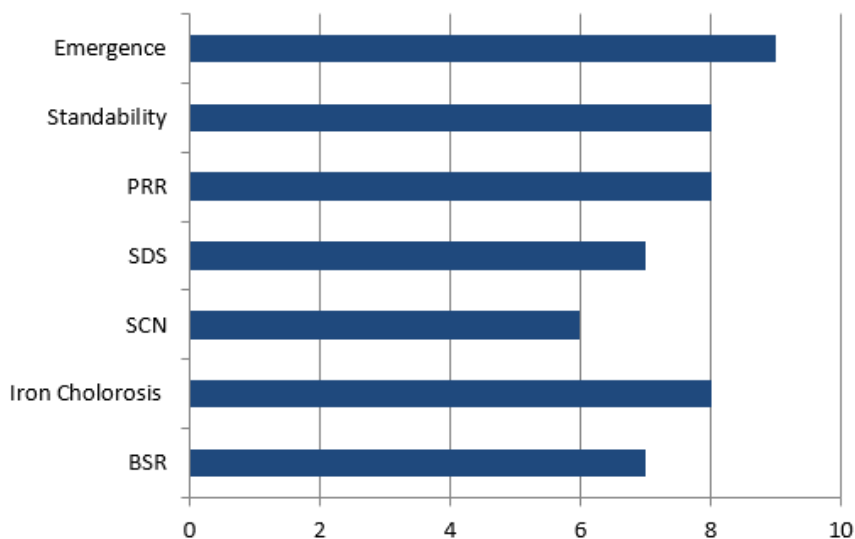

1ST Choice Seeds®
1st in Seed Quality.

Field Notes:

- Unique genetics combine high yield with solid defense
- Medium tall and bush with a nice tawny tan appearance at harvest
- Widely adaptable; performs on multiple soil types and row widths
- Excellent emergence and SDS scores

Ratings: Superior 9-10 Excellent-8 Very Good -7
 Good-6 Average-5 Below Average 0-4

Variety Description:

- | | |
|----------------------------------|----------------------------------|
| • Maturity: 2.5 | Plant Type: Semi-Bush |
| • Row Widths: All | Plant Height: Medium-Tall |
| • PRR Gene: Rps 1k | Flower Color: Purple |
| • Pubescence: Light Tawny | Pod: Tan |
| • Hilum: Brown | SCN Gene: R3, MR14 |