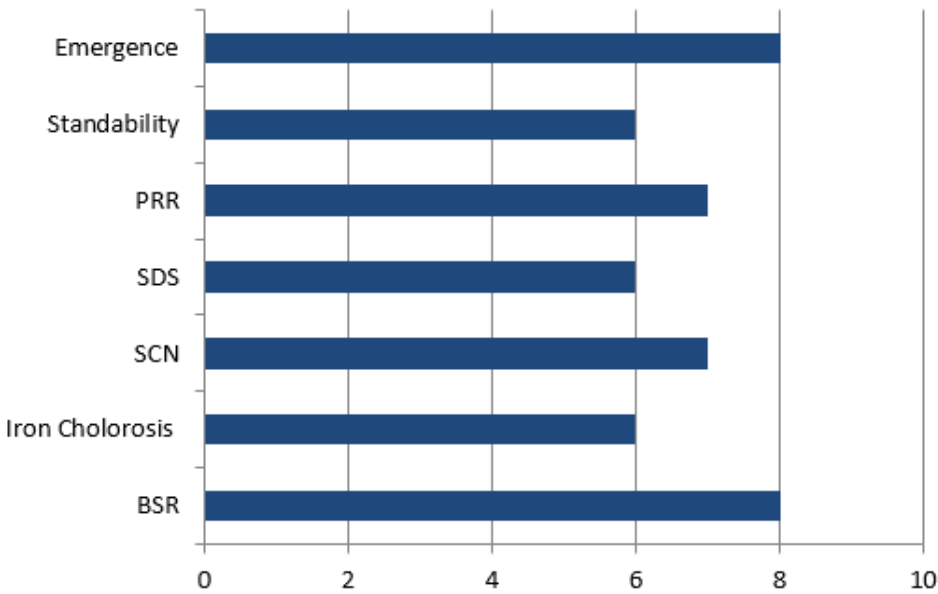

**1<sup>ST</sup> Choice Seeds®**  
*1st in Seed Quality.*

## Field Notes:

- Food grade potential!
- Unique tawny/brown appearance
- Above average protein with strong yield
- Adapted for all row widths

Soybean  
**Conventional 1**

Ratings: Superior 9-10    Excellent-8    Very Good -7  
 Good-6    Average-5    Below Average 0-4

## Variety Description:

- |                            |                              |
|----------------------------|------------------------------|
| • <b>Maturity:</b> 3.7     | <b>Plant Type:</b> Semi-Bush |
| • <b>Row Widths:</b> All   | <b>Plant Height:</b> Medium  |
| • <b>PRR Gene:</b> FT      | <b>Flower Color:</b> Purple  |
| • <b>Pubescence:</b> Tawny | <b>Pod:</b> Brown            |
| • <b>Hilum:</b> Black      | <b>SCN Gene:</b> R3, MR14    |